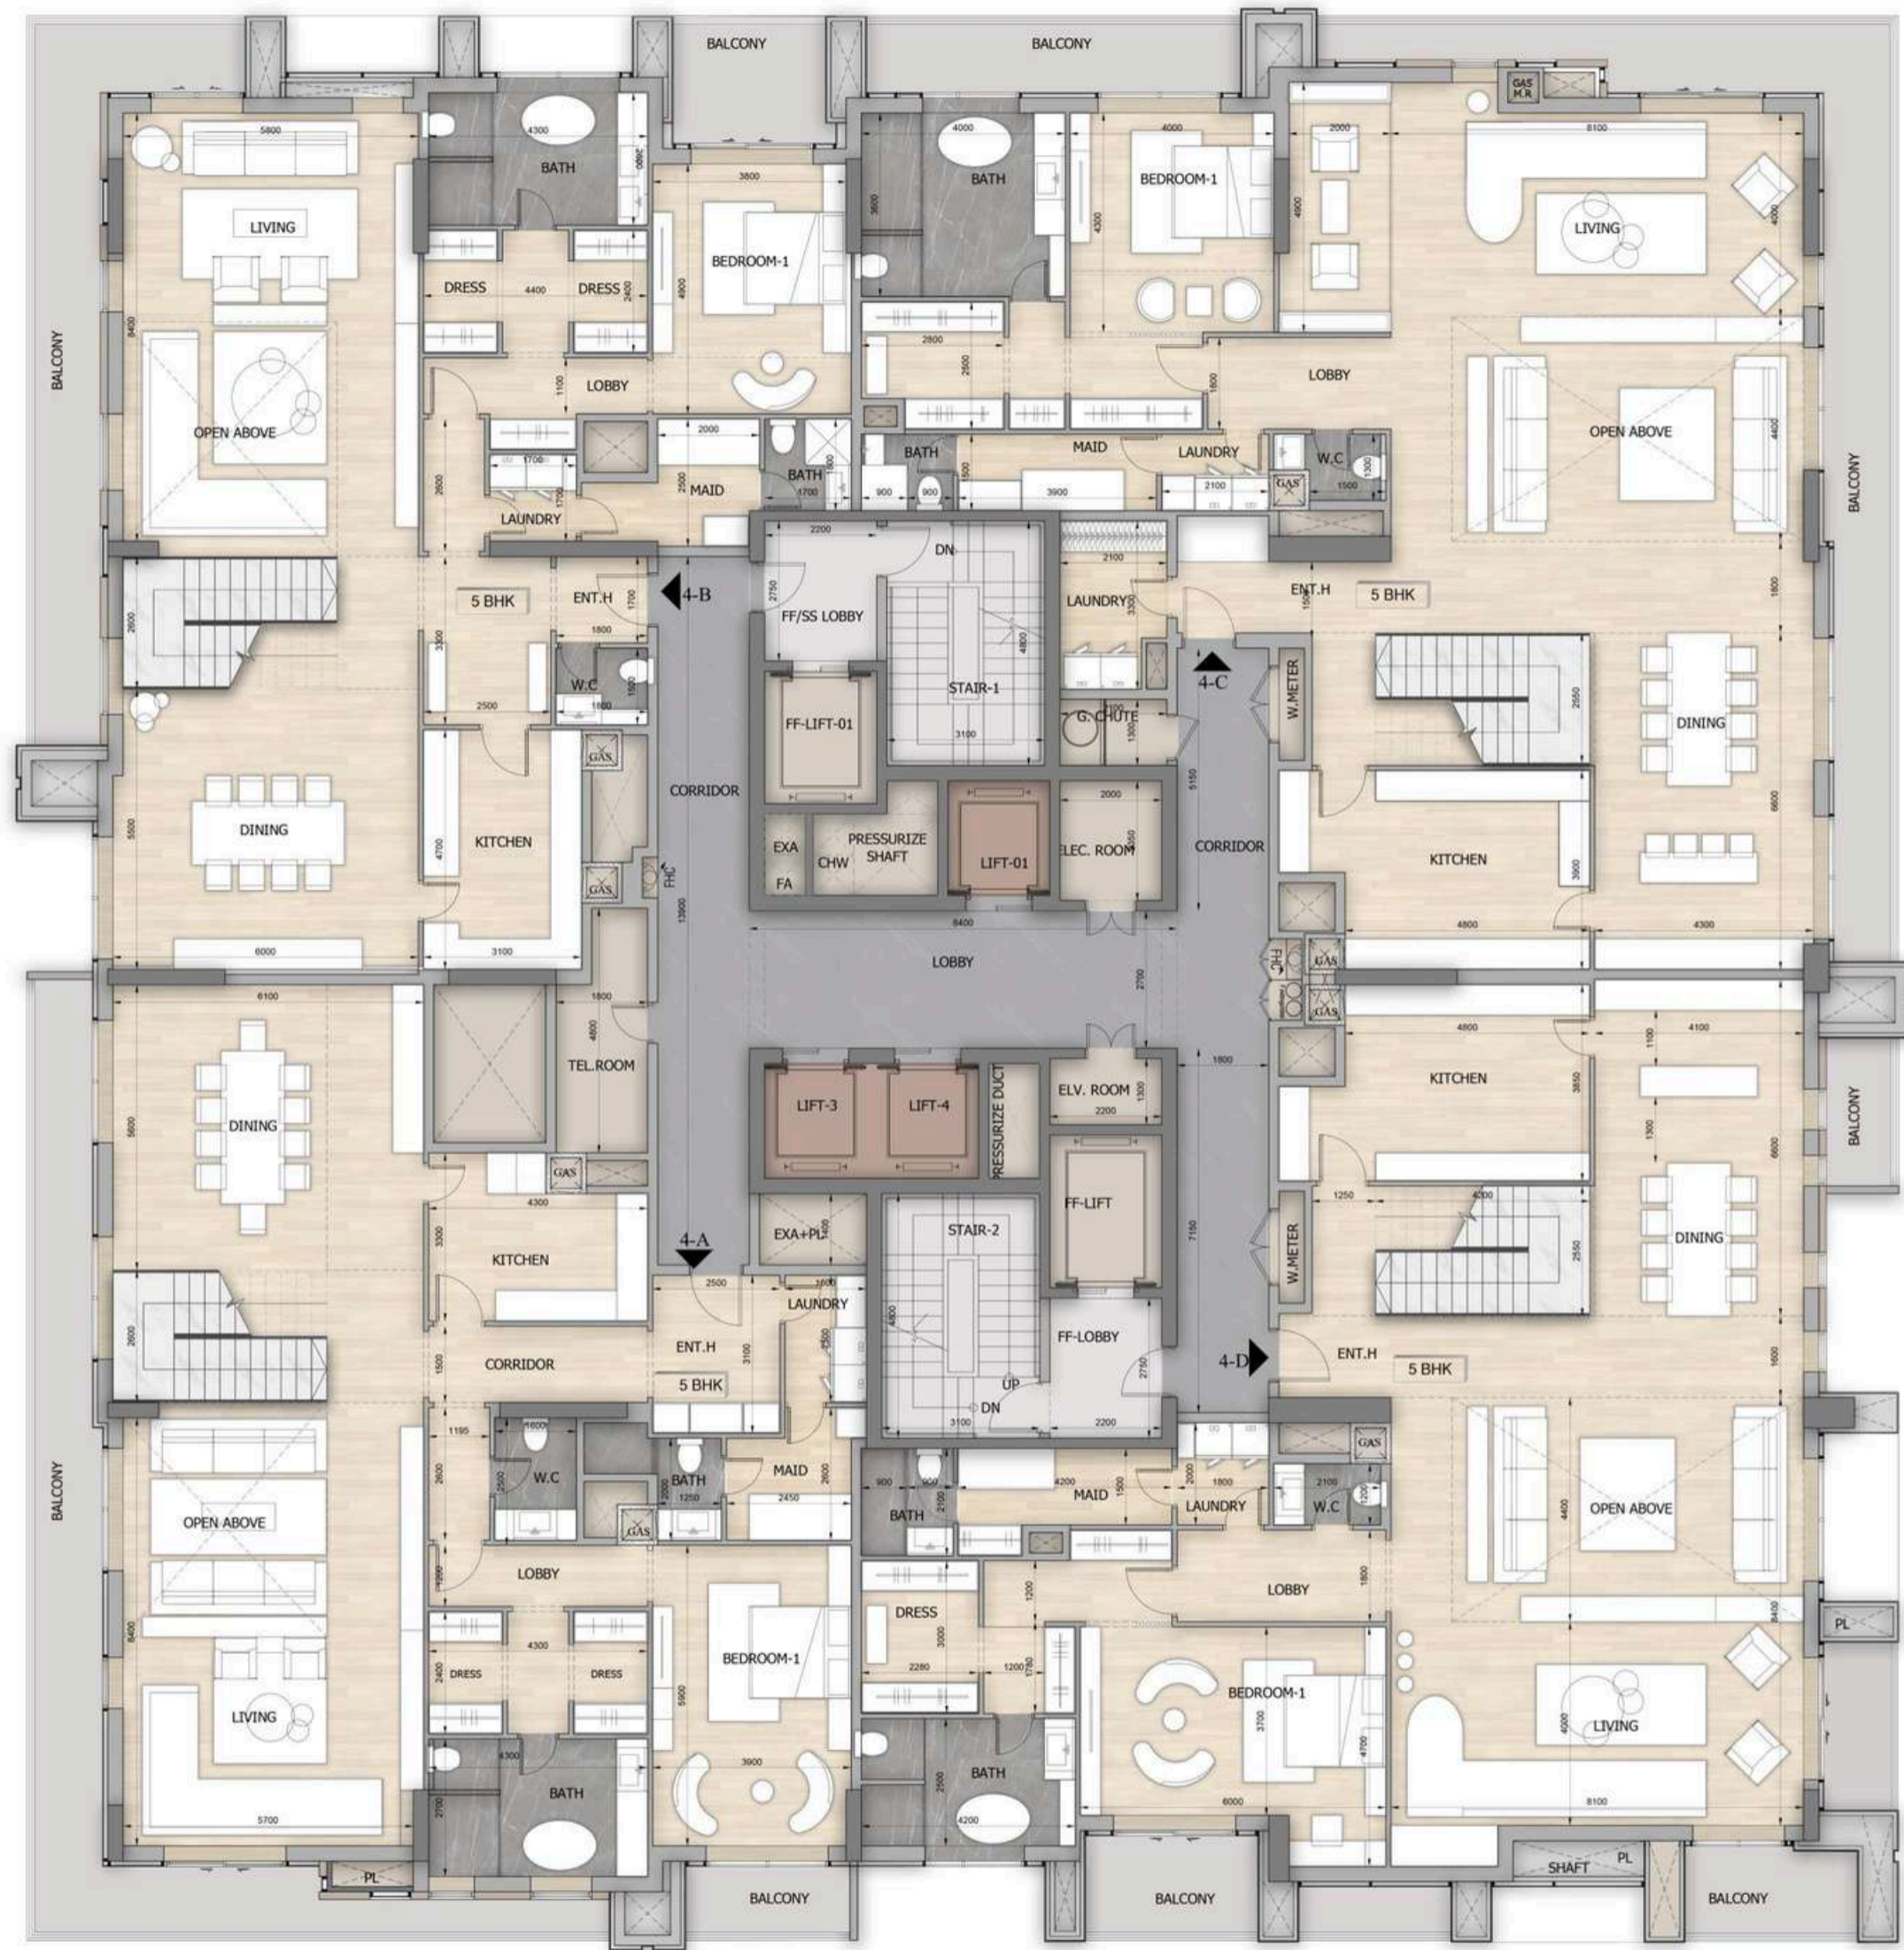

# LUSAIL MARINA TOWER 3

Apartments Layouts

/ GF LAYOUT

/ **PODUIMOPTION 1: HEALTH CLUB & 4 APARTMENTS**

**PODUIM OPTION 2: 9 Apartments with Private Garden & Pool**

/ TYPICAL FLOOR LAYOUT

**/ DUPLEX APARTMENTS: 16<sup>th</sup> & 17<sup>th</sup> FLOORS**

ROOF PLAN: : Pool, gym, & amenities to be added