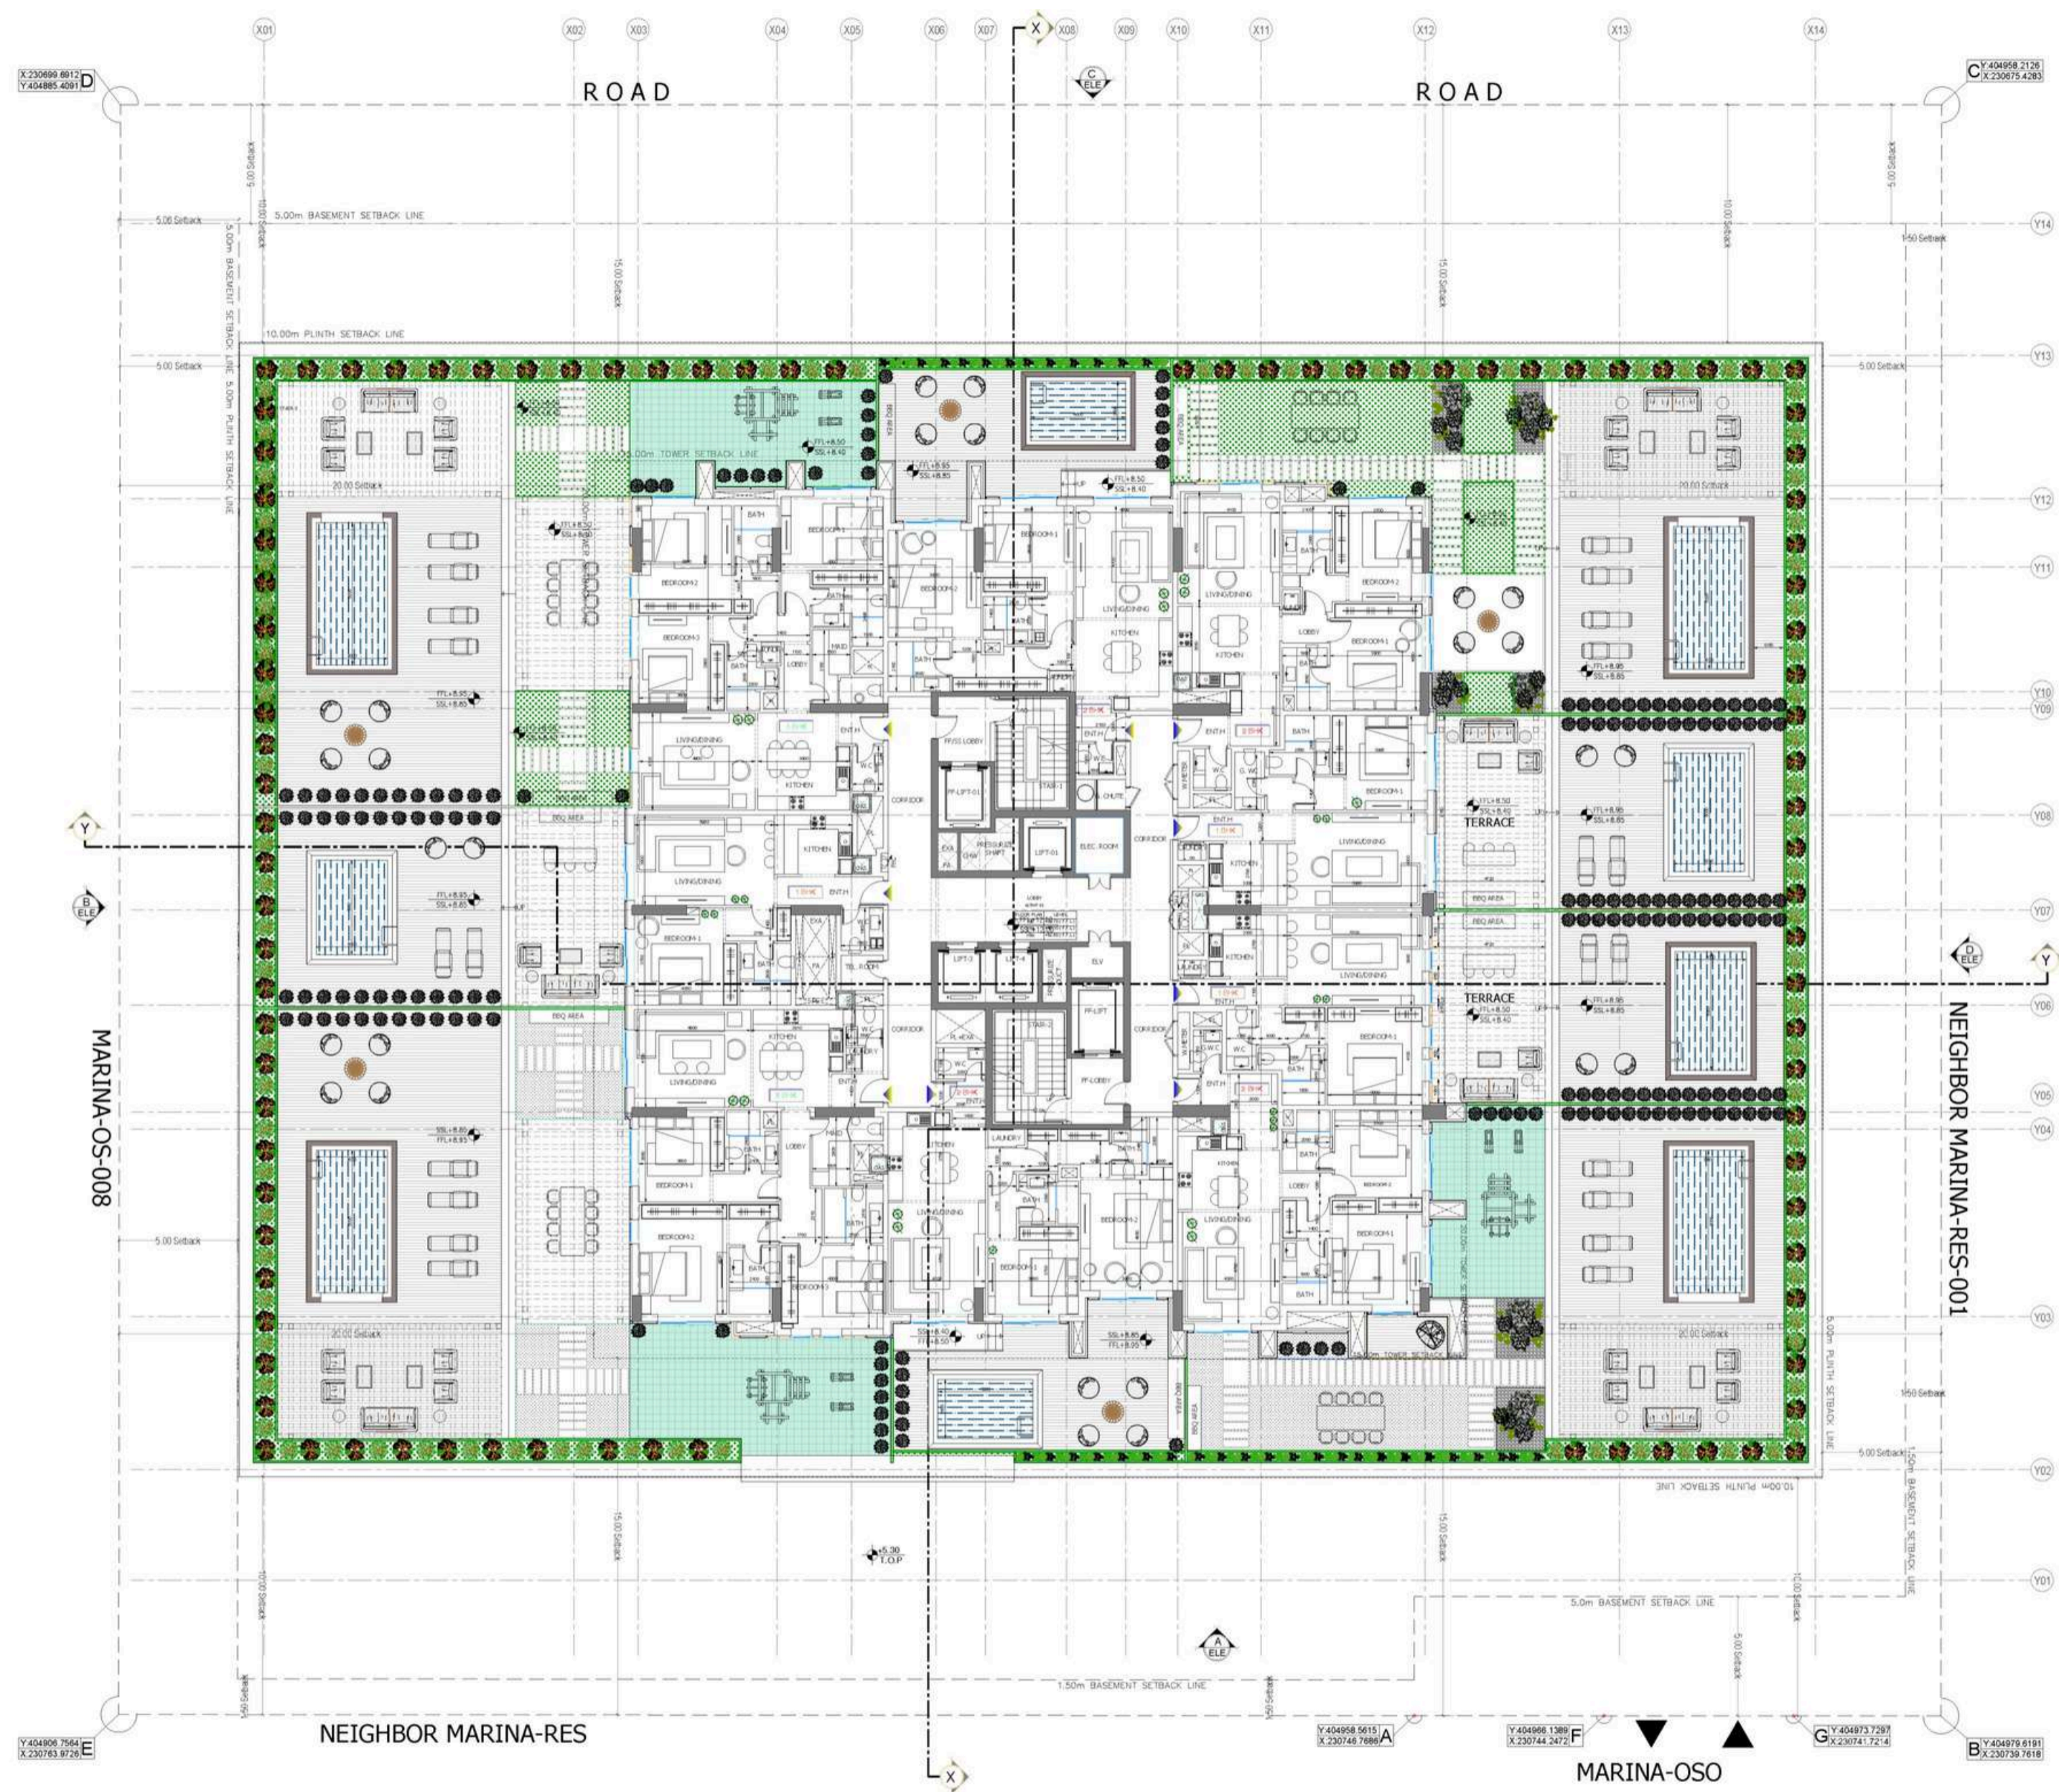

# LUSAIL MARINA TOWER 3

Apartments Layouts

/ GF LAYOUT

/ **PODUIMOPTION 1: HEALTH CLUB & 4 APARTMENTS**

**PODUIM OPTION 2: 9 Apartments with Private Garden & Pool**

/ TYPICAL FLOOR LAYOUT

**/ DUPLEX APARTMENTS: 16<sup>th</sup> & 17<sup>th</sup> FLOORS**

ROOF PLAN: : Pool, gym, & amenities to be added