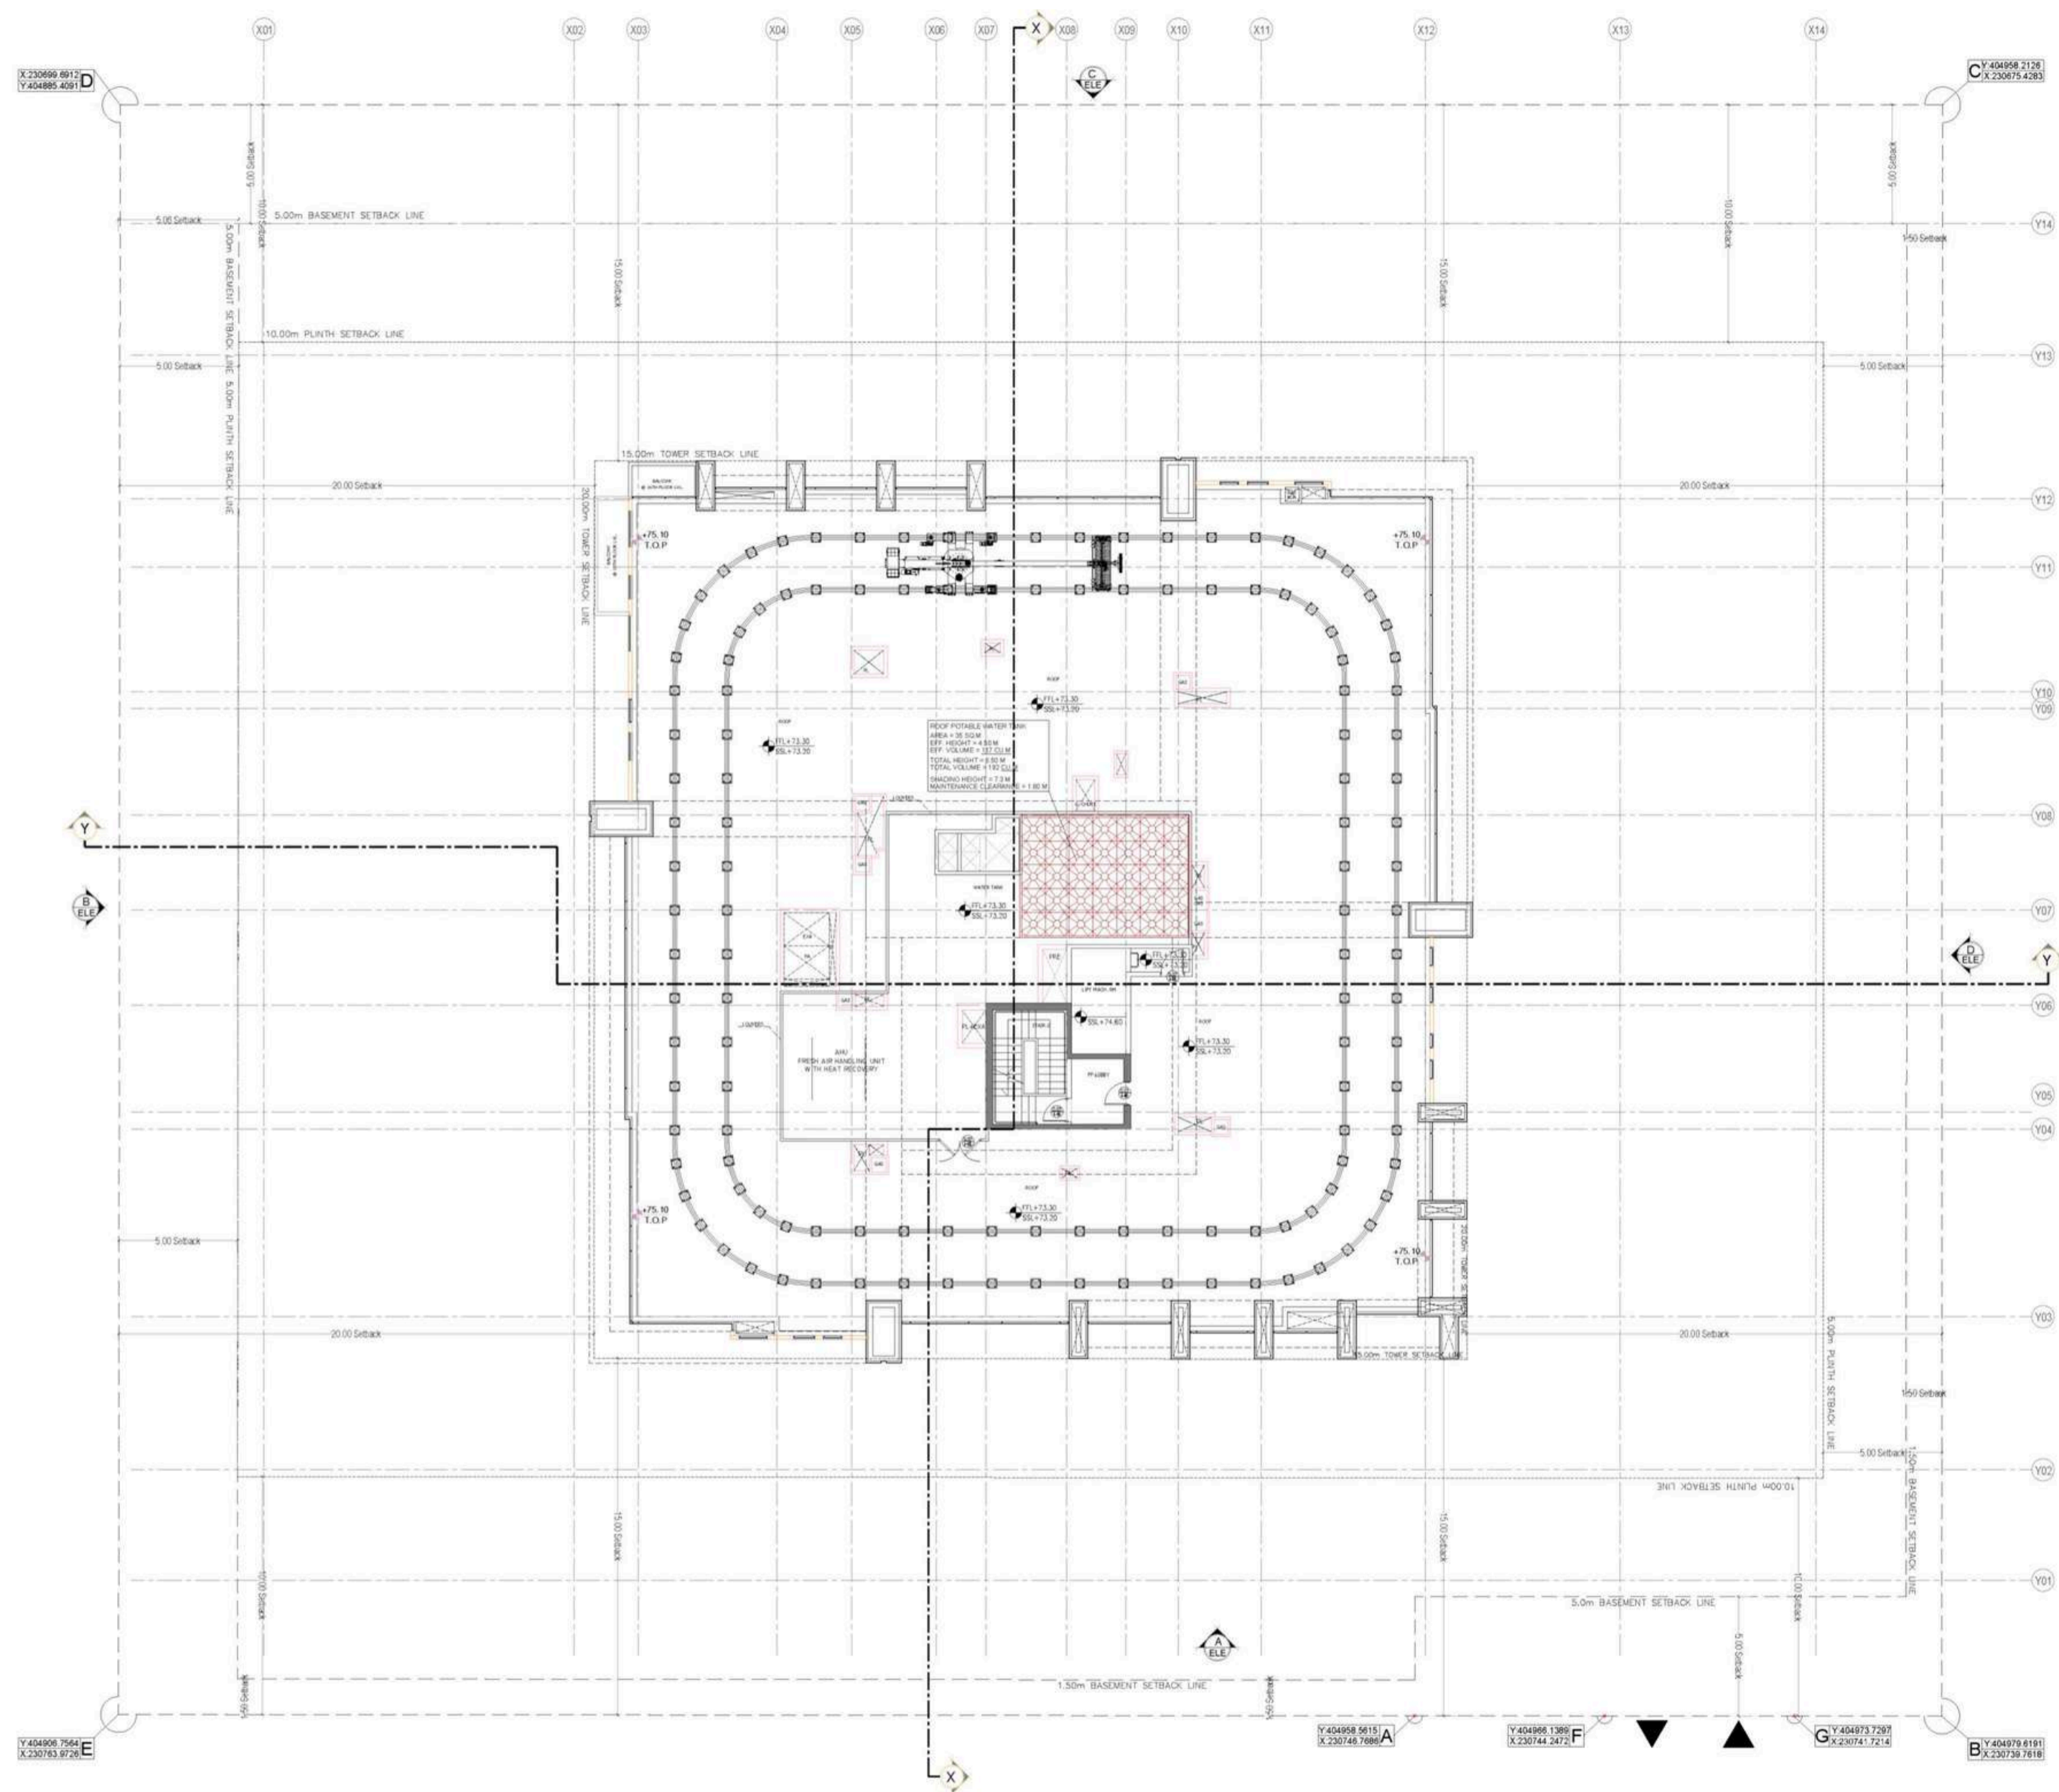

# LUSAIL MARINA TOWER 3

Apartments Layouts

/ GF LAYOUT

/ **PODUIMOPTION 1: HEALTH CLUB & 4 APARTMENTS**

**PODUIM OPTION 2: 9 Apartments with Private Garden & Pool**

/ TYPICAL FLOOR LAYOUT

**/ DUPLEX APARTMENTS: 16<sup>th</sup> & 17<sup>th</sup> FLOORS**

ROOF PLAN: : Pool, gym, & amenities to be added