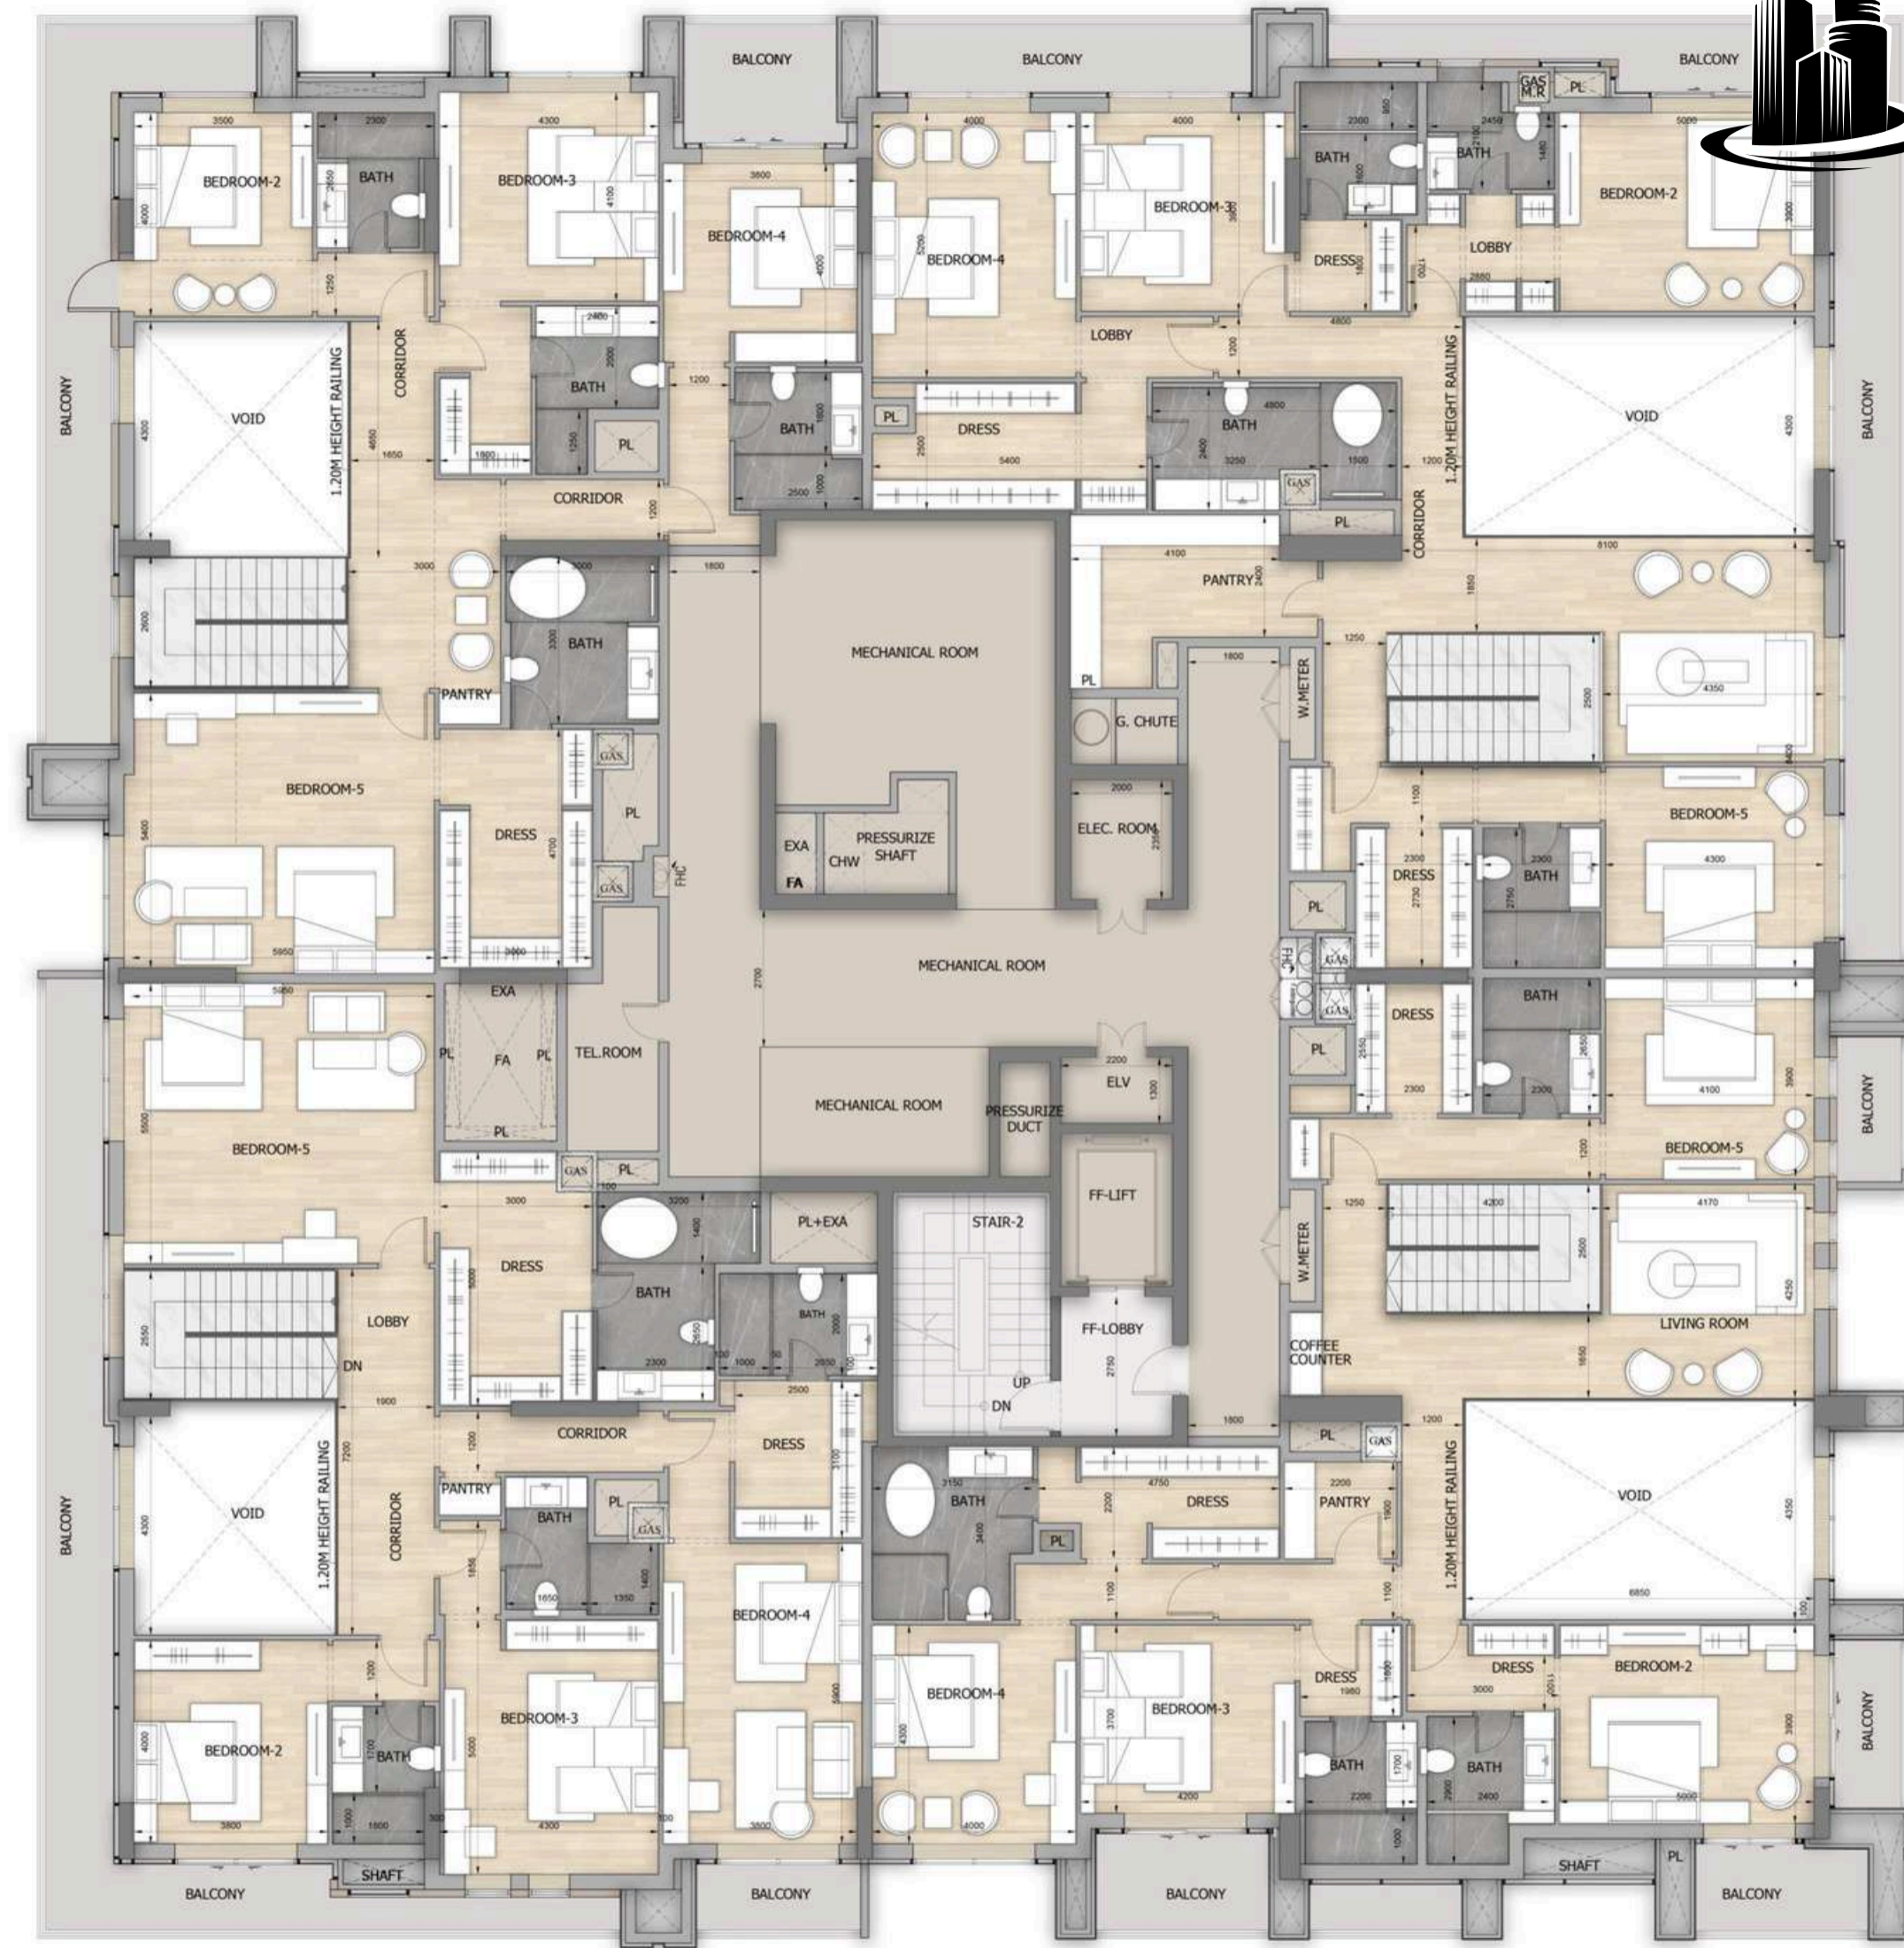

# LUSAIL MARINA TOWER 3

ApartmentType4: 5BHK

Duplex Apartment: Dining Room

INTERIOR 3D VISUALIZATION

/ Duplex Apartment: Master Bedroom

# LUSAIL MARINA TOWER 3

Apartments Layouts

/ GF LAYOUT

/ **PODUIMOPTION 1: HEALTH CLUB & 4 APARTMENTS**

**PODUIM OPTION 2: 9 Apartments with Private Garden & Pool**

/ TYPICAL FLOOR LAYOUT

**/ DUPLEX APARTMENTS: 16<sup>th</sup> & 17<sup>th</sup> FLOORS**

ROOF PLAN: : Pool, gym, & amenities to be added